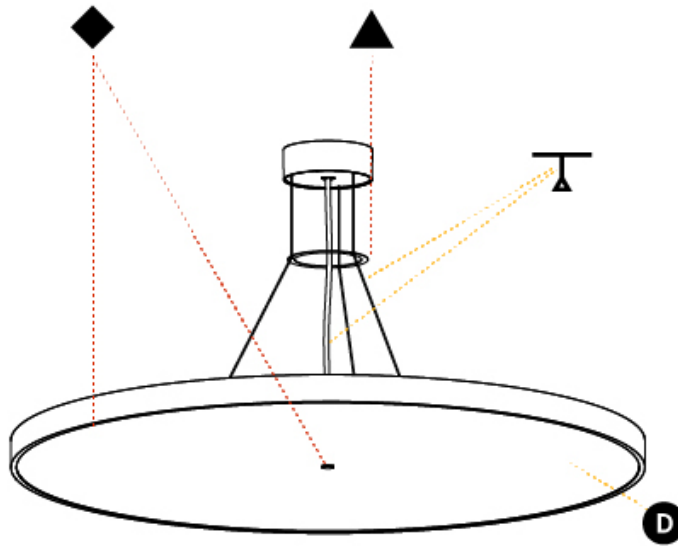

SIGN DIVA SUSPENSION

A300007-

PROJECT
TYPE
SPECIFIER
QUANTITY
DATE