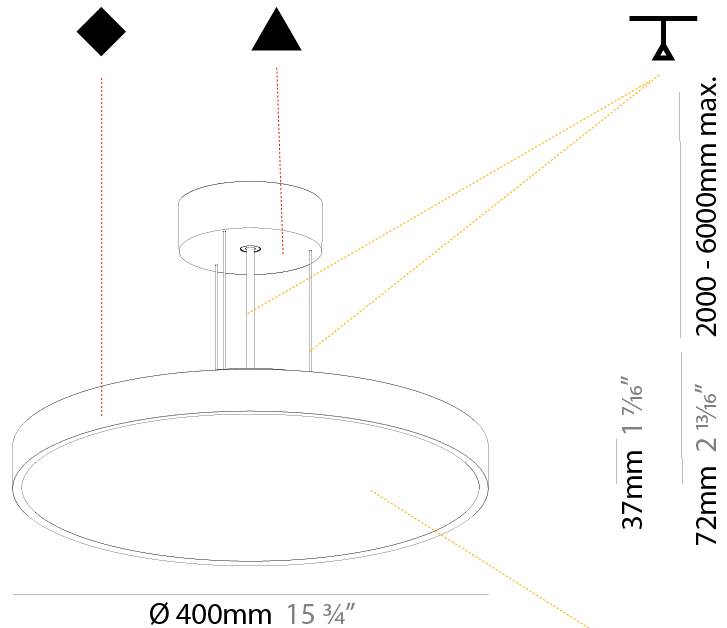

GENERAL

Series: Sign Diva
Subseries: Sign Diva
Brand: Prolicht
Division: Architectural
Mounting Type: Suspension
Mounting Location: Ceiling
Subcategory: Pendant

PHYSICAL

Shape: Round
Diameter (mm): 400
Diameter (in): 15 3/4
Height (mm): 72
Height (in): 2 13/16
Max. Overall Height (mm): 2072
Max. Overall Height (in): 81 3/16
Light Distribution: Direct
Weight (kg): 2.972
Weight (lbs): 6.55
Diffuser: PMMA - Opal / Micro-Prism / Sparkling Secret / Vintage Industrial with Shine Ring
Fixture Finish: SSR / BKV / CWI / CRY / HAB / LAG / UFT / ITA / RUA / RUR / MIC / FTG / MYG / TWT / LOD / PUS / FRO / FUP / KIA / POP / BLS / SPG / MEY / GOH / GUM / CHC / COM / ABZ / JAG / OBR / MOS / ROR
Fixture Material: Extruded Aluminum / Steel
Cable Details: 2000mm or 6000mm Transparent Cable

ELECTRICAL

Lamp Type: LED (Zhaga Standard)
Input Wattage (W): 19.8
Total Output Wattage (W): 16
Dimming: Tri-Mode (Non-Dimming and Phase Dimming (120Vac only) and 0-10V Dimming)
Driver Included: Yes
Driver Location: Integrated
Driver Type: Constant Current - Universal
Driver Class: Class 2
Input Voltage (V): 120 - 277
Constant Current (MA): 500

LED

Color Temperature (°K): 2700 / 3000 / 3500 / 4000
Max. Delivered Lumen (lm): 1160 / 1733 / 1741 / 1776
CRI: >90 CRI
Lamp Life (hrs): 50000

OPTICAL

RATINGS AND CERTIFICATIONS

Certified By: Certified for North American Standards
IP rating: IP20