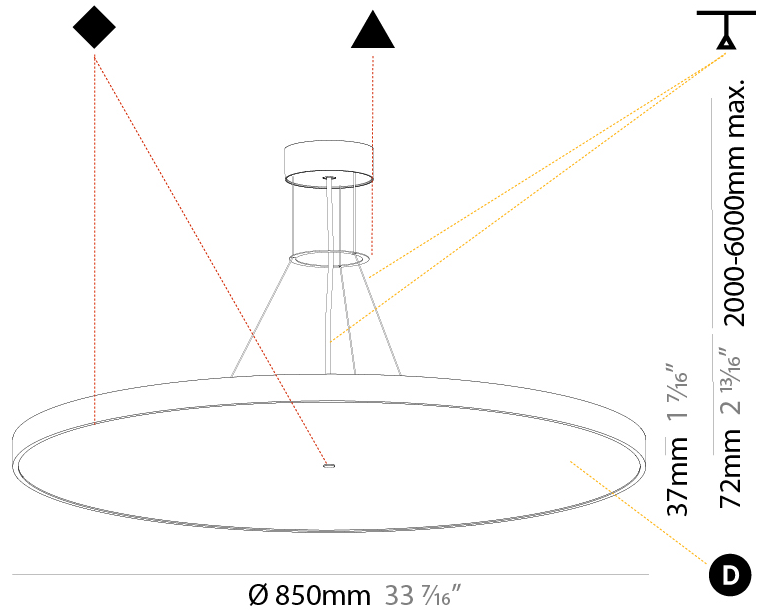

GENERAL

Series: Sign Diva
Subseries: Sign Diva
Brand: Prolicht
Division: Architectural
Mounting Type: Suspension
Mounting Location: Ceiling
Subcategory: Pendant

PHYSICAL

Shape: Round
Diameter (mm): 850
Diameter (in): 33 7/16
Height (mm): 72
Height (in): 2 13/16
Max. Overall Height (mm): 6072
Max. Overall Height (in): 239 1/16
Light Distribution: Direct
Weight (kg): 14.005
Weight (lbs): 30.88
Diffuser: PMMA - Opal / Micro-Prism / Sparkling Secret / Vintage Industrial
Fixture Finish: SSR / BKV / CWI / CRY / HAB / LAG / UFT / ITA / RUA / RUR / MIC / FTG / MYG / TWT / LOD / PUS / FRO / FUP / KIA / POP / BLS / SPG / MEY / GOH / GUM / CHC / COM / ABZ / JAG / OBR / MOS / ROR
Fixture Material: Extruded Aluminum / Steel
Cable Details: 2000mm or 6000mm Transparent Cable

ELECTRICAL

Lamp Type: LED (Zhaga Standard)
Input Wattage (W): 96.8
Total Output Wattage (W): 76.8
Dimming: Tri-Mode (Non-Dimming and Phase Dimming (120Vac only) and 0-10V Dimming)
Driver Included: Yes
Driver Location: Integrated
Driver Type: Constant Current - Universal
Driver Class: Class 2
Input Voltage (V): 120 - 277
Constant Current (MA): 600

LED

Color Temperature (°K): 2700 / 3000 / 3500 / 4000
Max. Delivered Lumen (lm): 7960 / 9950 / 10153 / 10360
CRI: >90 CRI
Lamp Life (hrs): 50000

OPTICAL

RATINGS AND CERTIFICATIONS

Certified By: Certified for North American Standards
IP rating: IP20